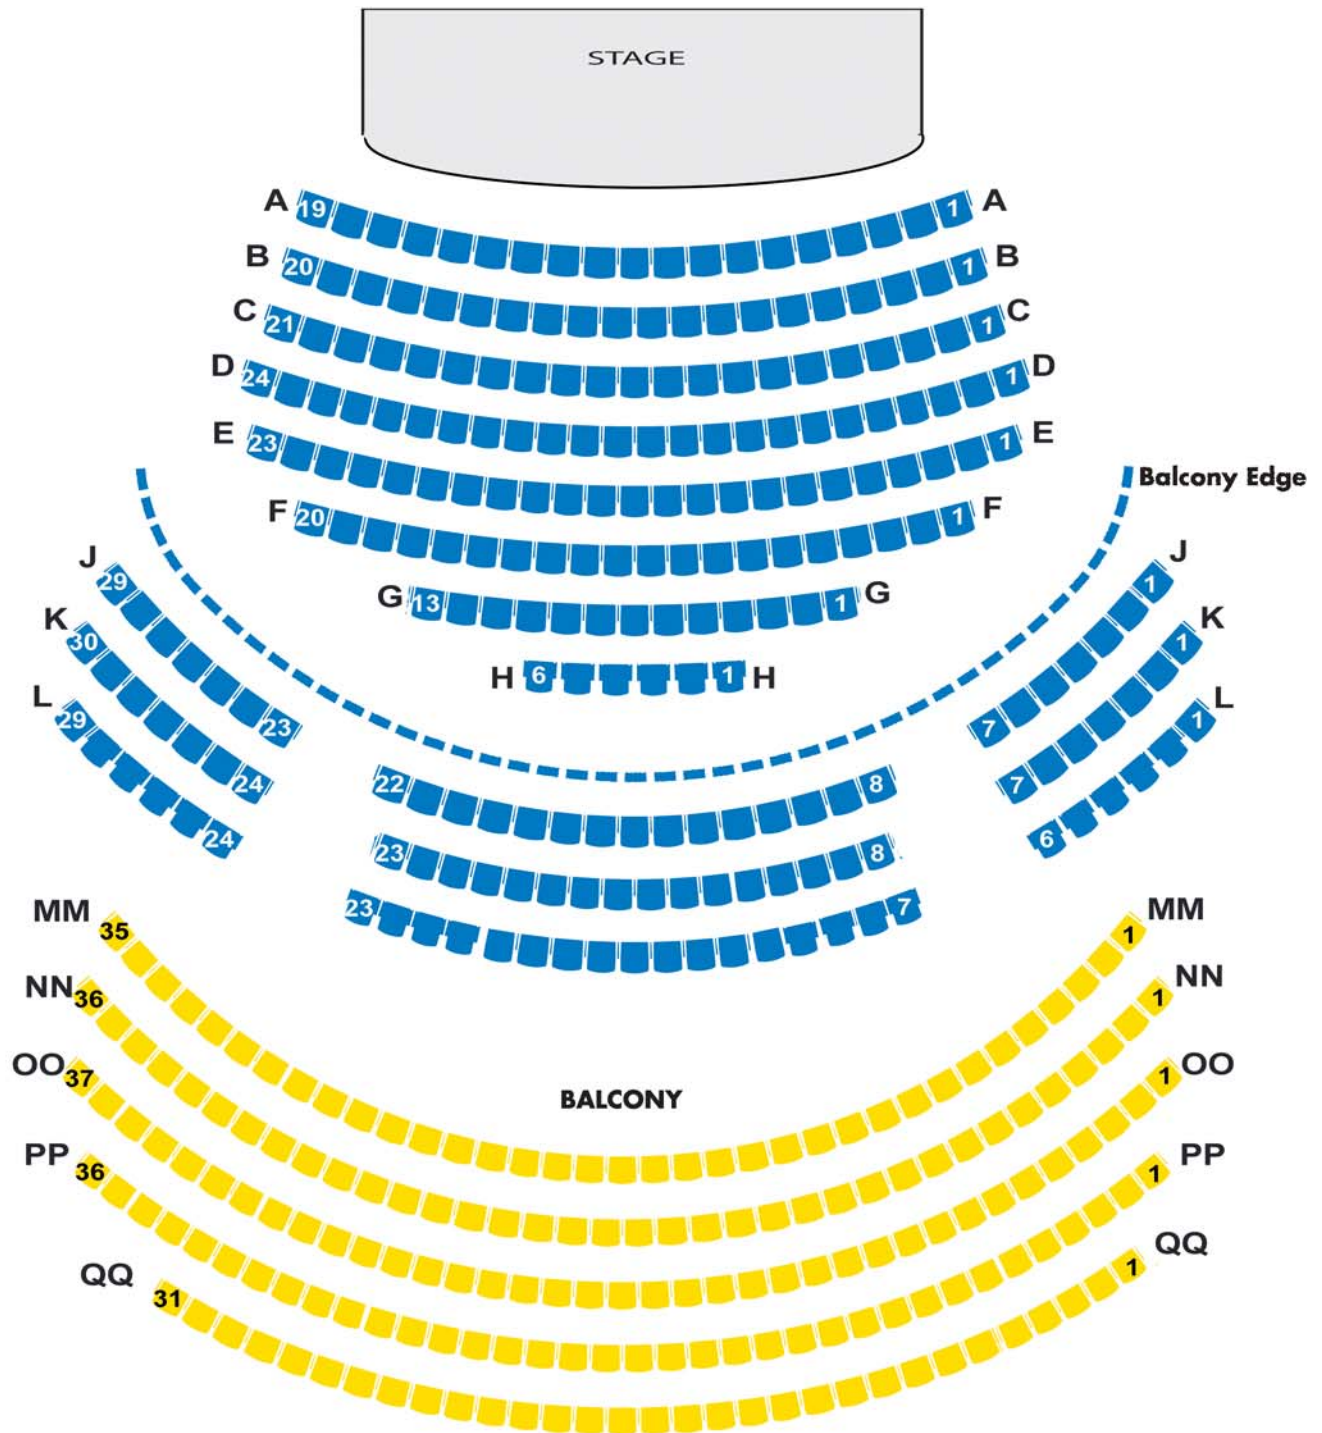

REP 2015-2016 SEASON

Roselle Center for the Arts
Thompson Theatre

Thompson Theatre: *The Patsy, Heartbreak House, Wait Until Dark, To Kill a Mockingbird, Things We Do for Love.*

Studio Theatre: *RED.*

The Studio Theatre is a General Seating theatre, also located in the Center for the Arts.